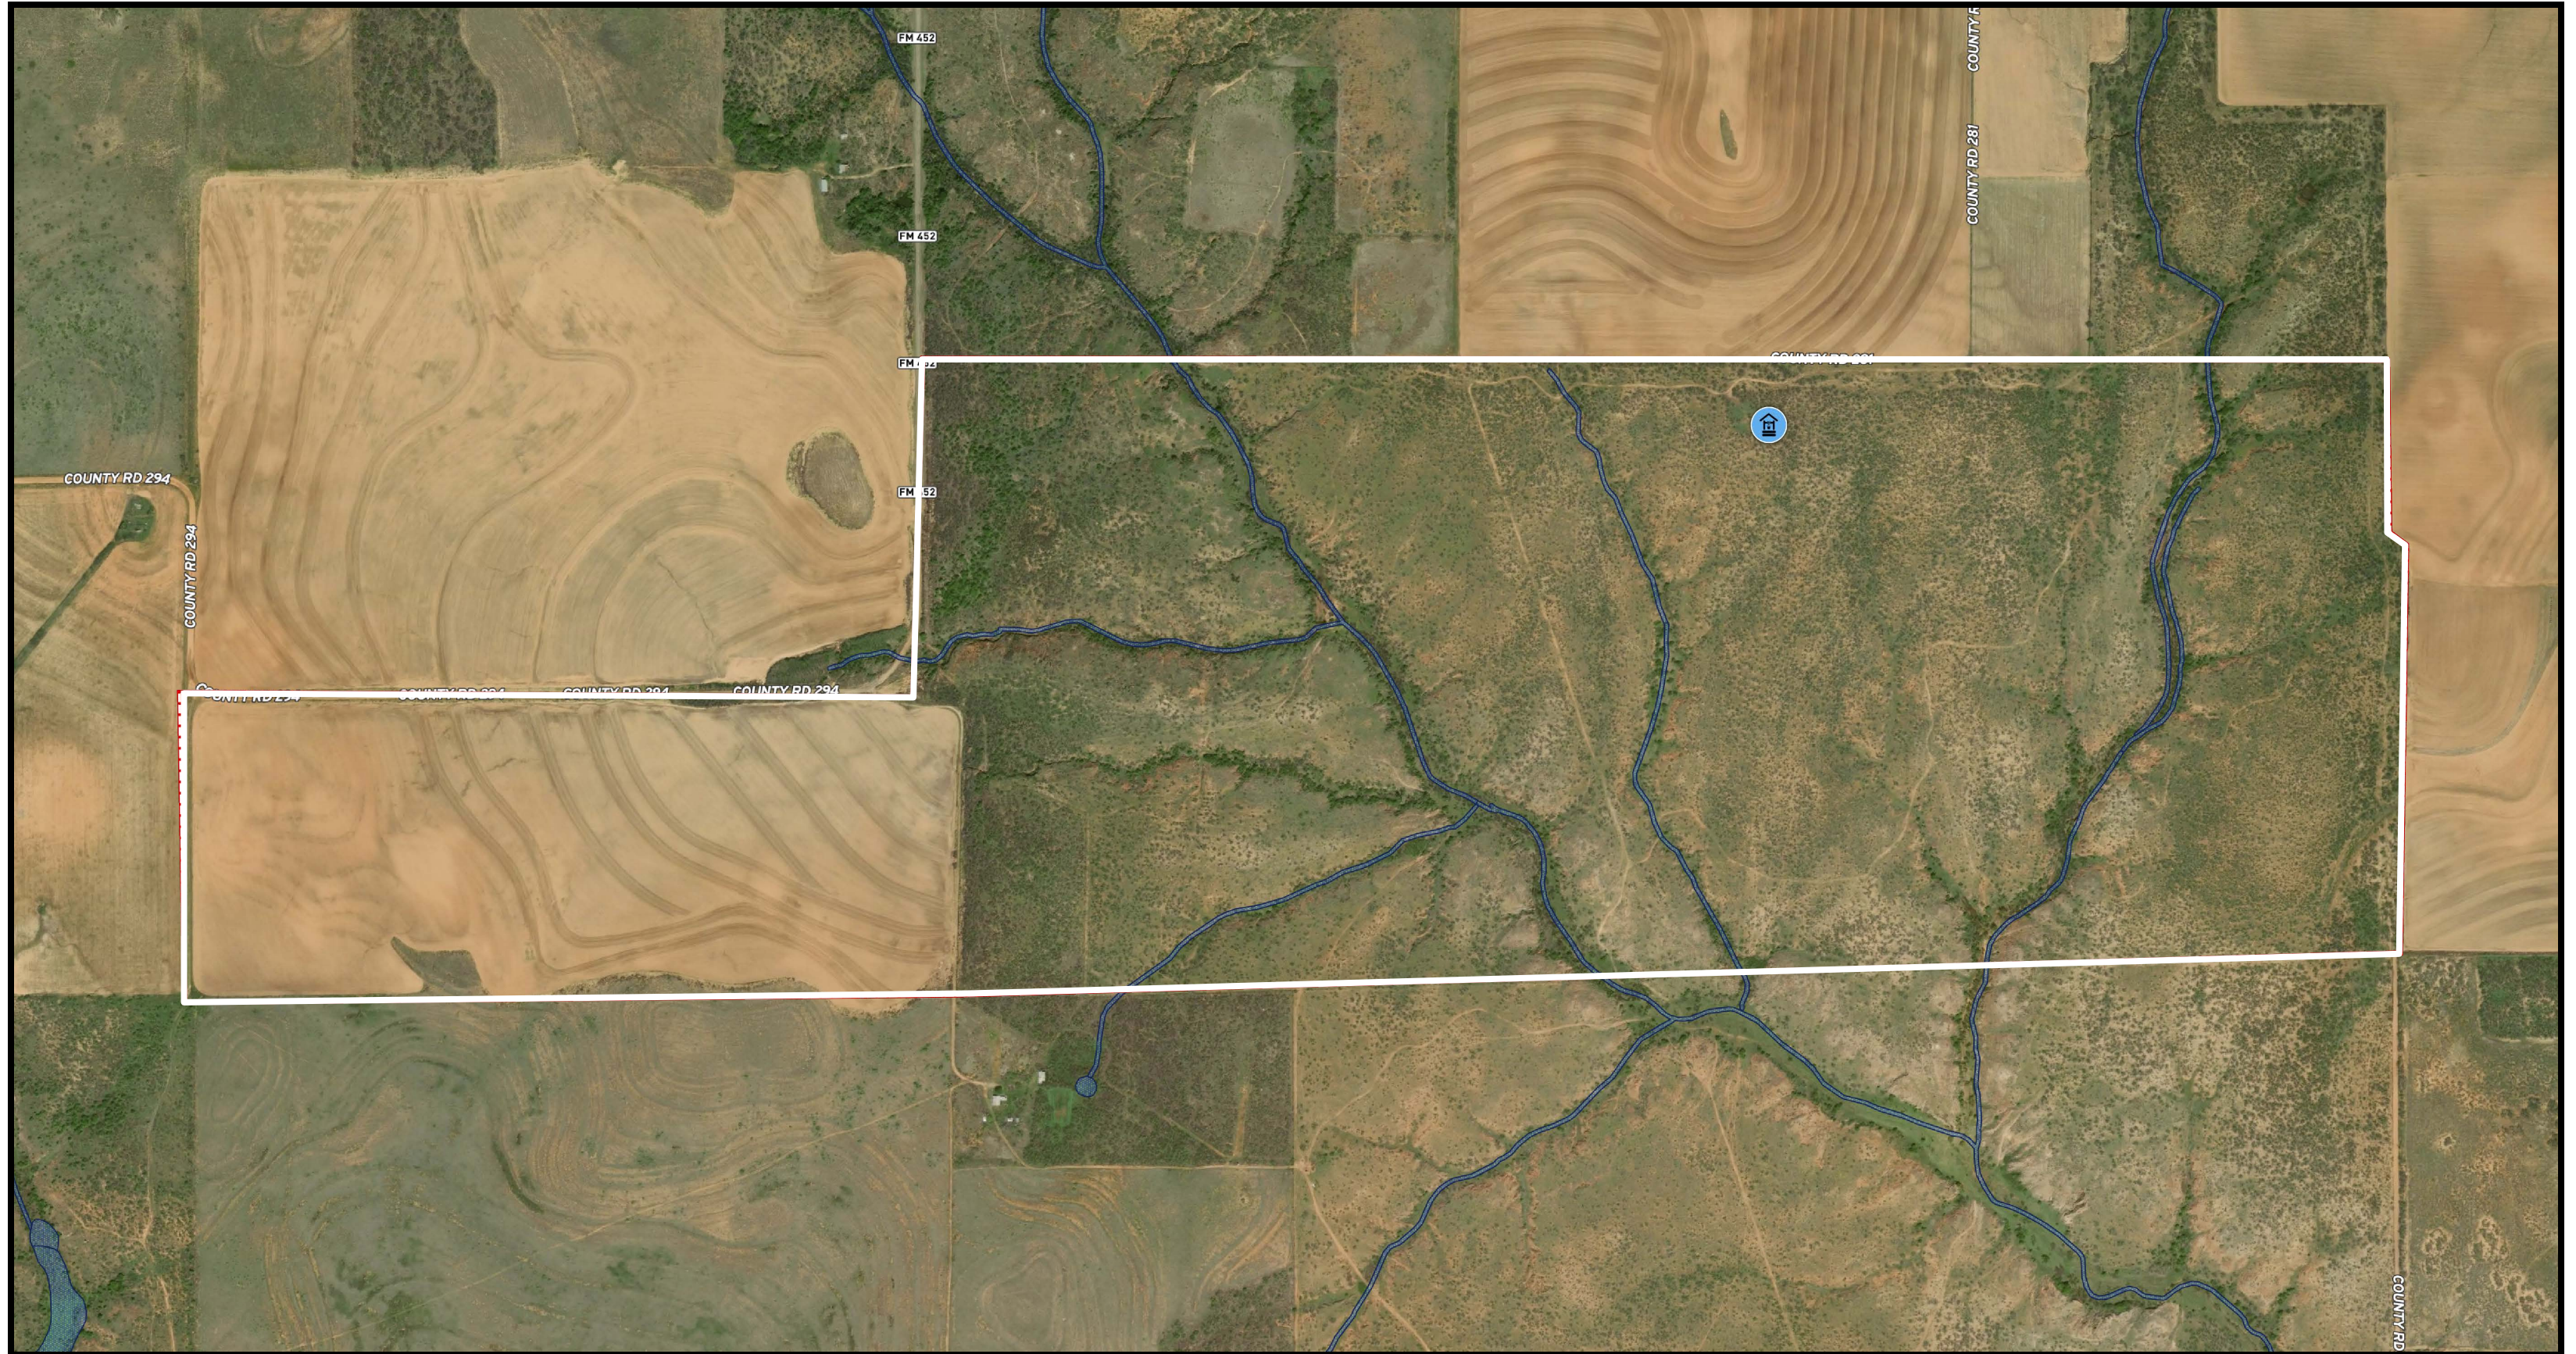

Chas. S. Middleton and Son, LLC
5016 122nd Street Lubbock, TX 79424
(806) 763-5331
www.chasmiddleton.com

Willoughby Ranch

640± acres | Dumont, Texas | Cottle County

Chas. S. Middleton

AND SON LLC

FARM - RANCH SALES AND APPRAISALS
est. 1920