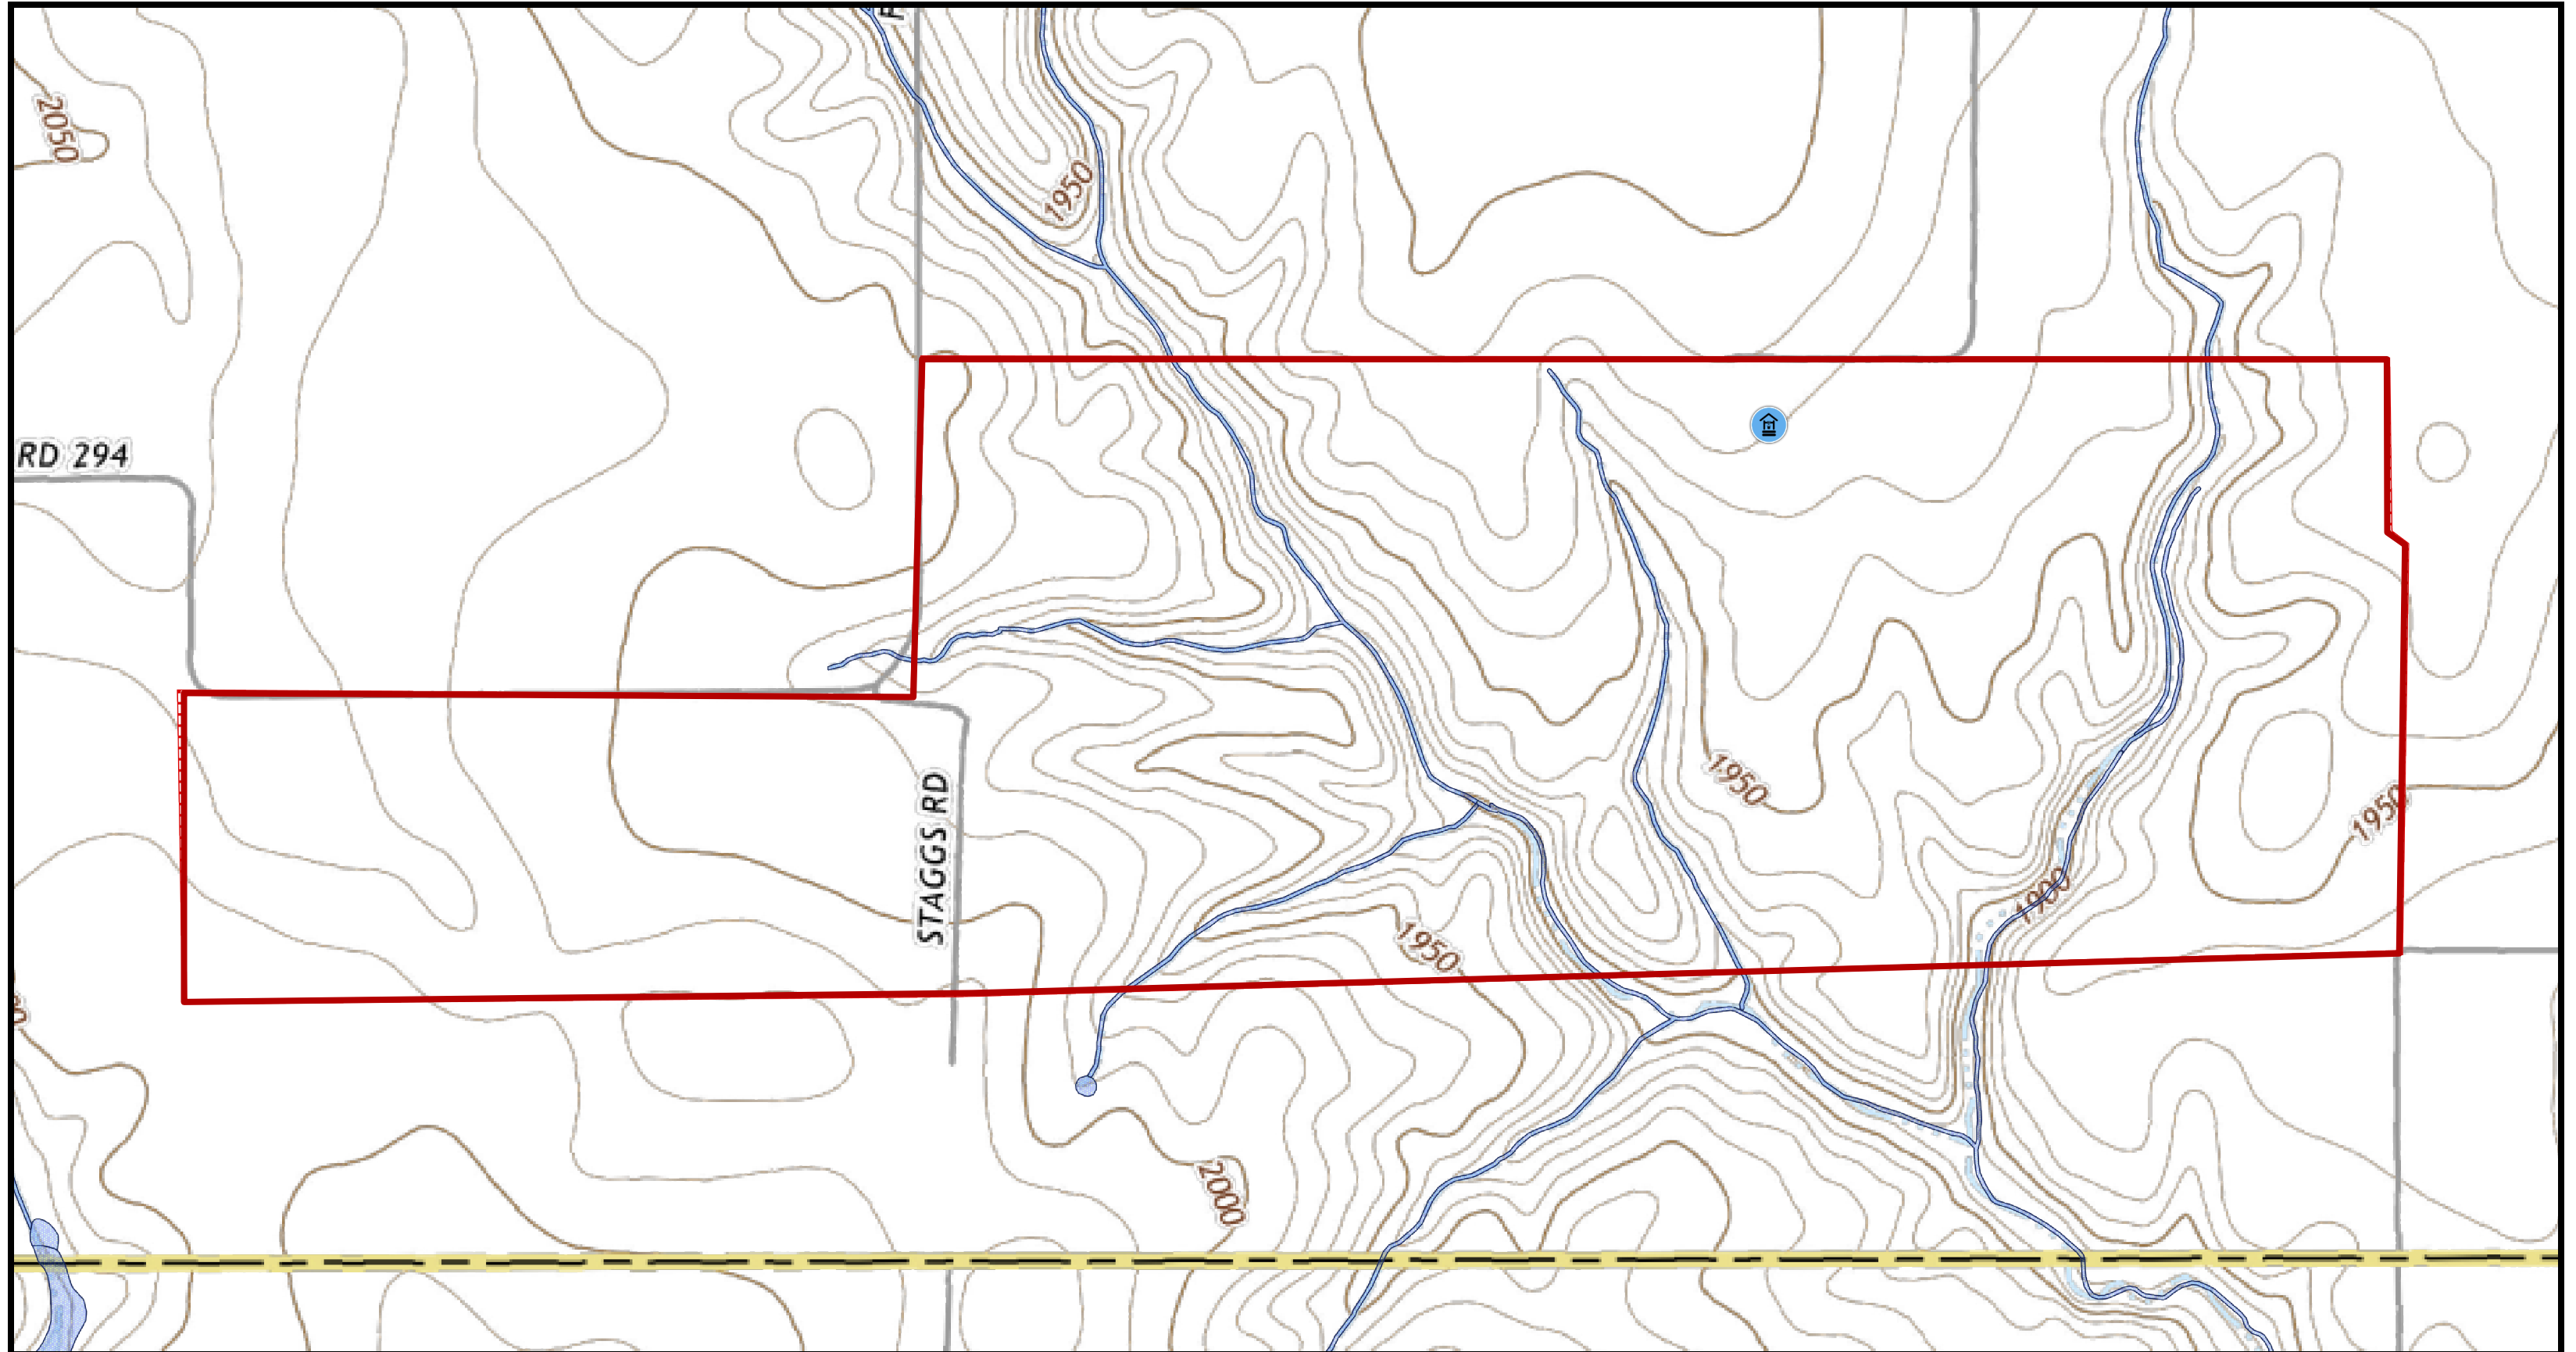

Willoughby Ranch

640± acres | Dumont, Texas | Cottle County

Chas. S. Middleton
AND SON LLC
FARM - RANCH SALES AND APPRAISALS
est. 1920

Rusty Lawson
(806) 778.2826
rusty@csmanson.com

Brendan Garrison
(806) 790.5900
brendan@csmanson.com

Chas. S. Middleton and Son, LLC
5016 122nd Street Lubbock, TX 79424
(806) 763-5331
www.chasmiddleton.com